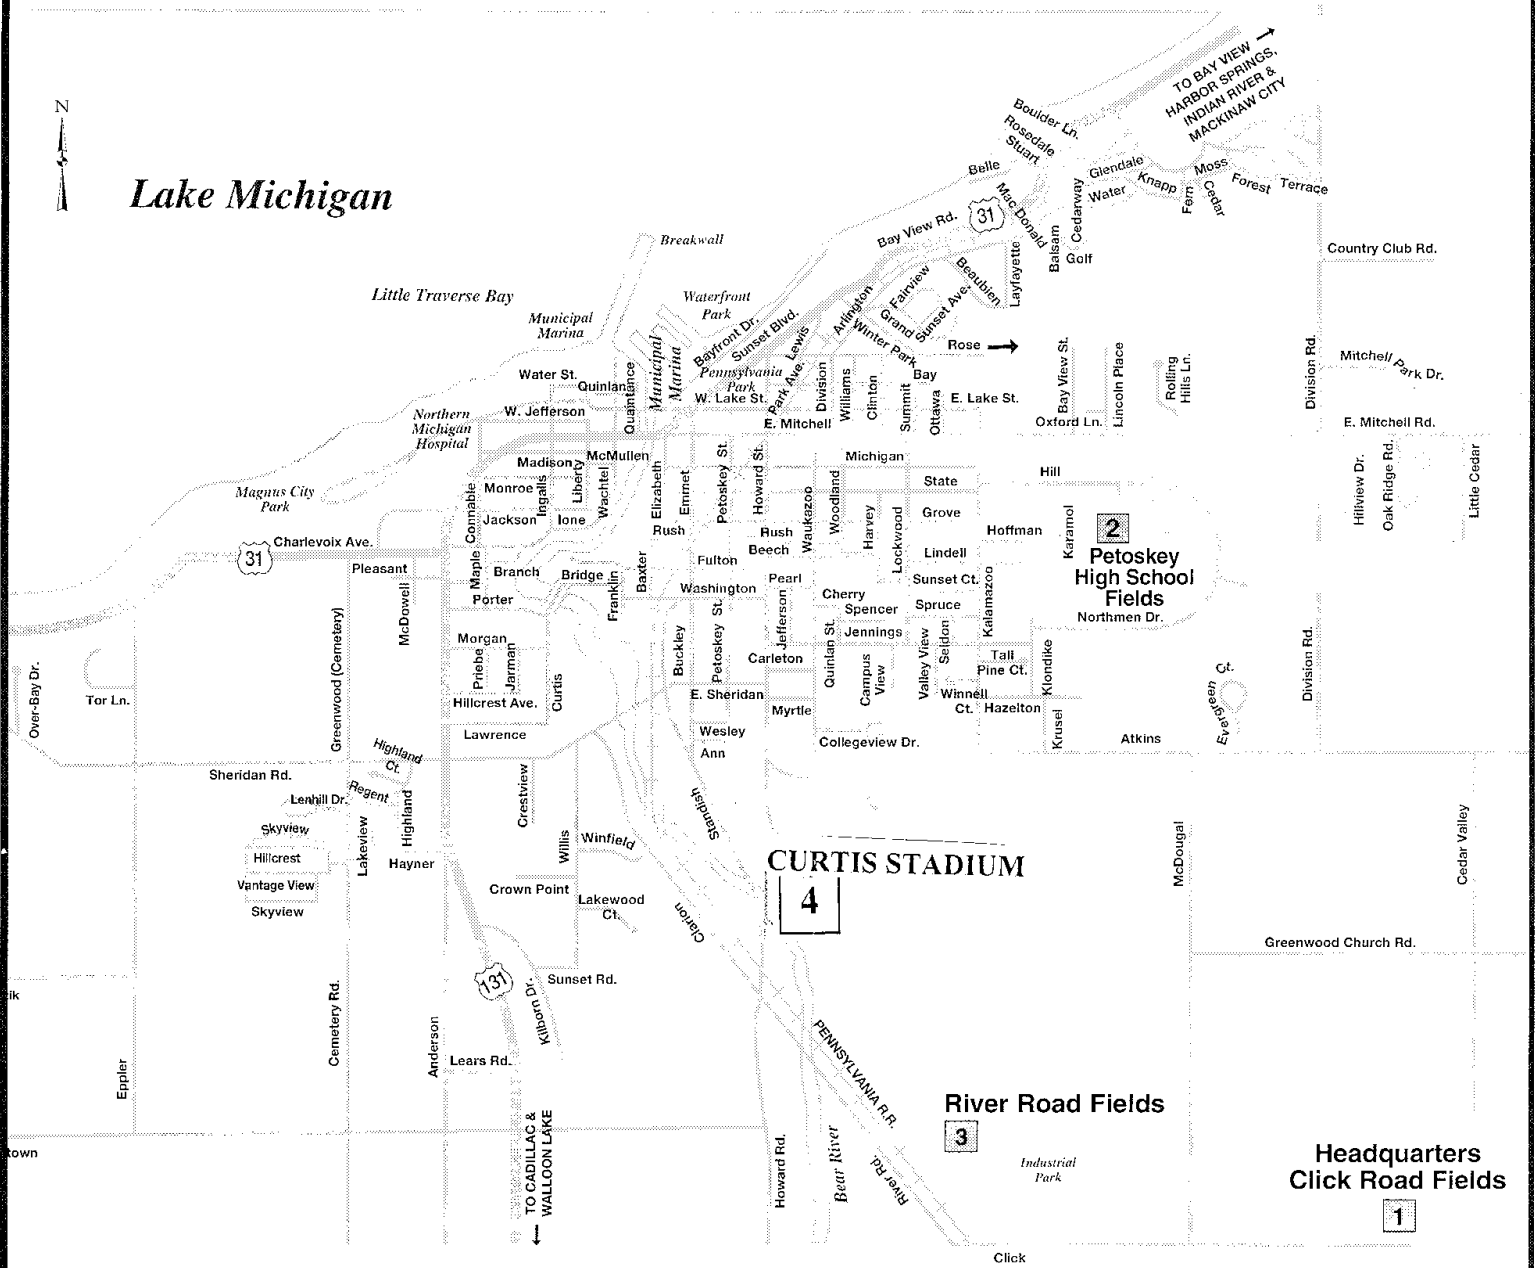

# Petoskey Invitational Field Locator Map

## FIELDS

- 1 Click Road Field 1-10  
2325 Click Rd  
Petoskey, MI 49770
  - 2 Petoskey High School 1-4 ---PHS  
1500 Hill St
  - 3 River Road Fields 1,2 & 3  
2210 River Rd
  - 4 Curtis Stadium 1  
1700 Standish Ave
- Charlevoix Fields are on a separate map

Bring signed score card to team check in after each game.

Standings will be posted at Click Road

Spectators are to remain on the opposite side of the field from the players and coach and well behind the yellow line  
**EXCEPTION:** At Curtis Stadium, spectators are to remain in the bleachers.